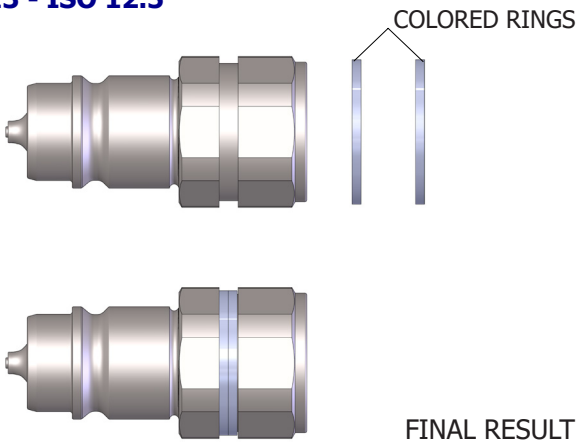

PPV3

PUSH PULL/STANDARD

VALVOLA
POPPET
VENTIL
CLAPET

PPV3 DN13 - ISO 12.5 (p.19)

PPV3 DN20 - ISO 20 (p.19)

PPV3 DN13 - ISO 12.5
MALE

PPV3 DN13 - ISO 12.5

CODE	COLOR	MATERIAL
PVT.006.905	●	PU
PVT.006.915	●	PU
PVT.006.925	●	PU
PVT.006.935	●	PU
PVT.006.945	●	PU
PVT.006.955	○	PU
PVT.006.965	●	PU
PVT.006.975	●	PU
PVT.006.985	●	PU
PVT.006.995	●	PU

FEMALE

PPV3 DN13 - ISO 12.5

CODE	COLOR	MATERIAL
PST.013.905	●	TEE
PST.013.915	●	TEE
PST.013.925	●	TEE
PST.013.935	●	TEE
PST.013.945	●	TEE
PST.013.955	○	TEE
PST.013.965	●	TEE
PST.013.975	●	TEE
PST.013.985	●	TEE
PST.013.995	●	TEE

PPV3 DN20 - ISO 20
MALE

PPV3 DN20 - ISO 20

CODE	COLOR	MATERIAL
PST.013.905	●	TEE
PST.013.915	●	TEE
PST.013.925	●	TEE
PST.013.935	●	TEE
PST.013.945	●	TEE
PST.013.955	○	TEE
PST.013.965	●	TEE
PST.013.975	●	TEE
PST.013.985	●	TEE
PST.013.995	●	TEE