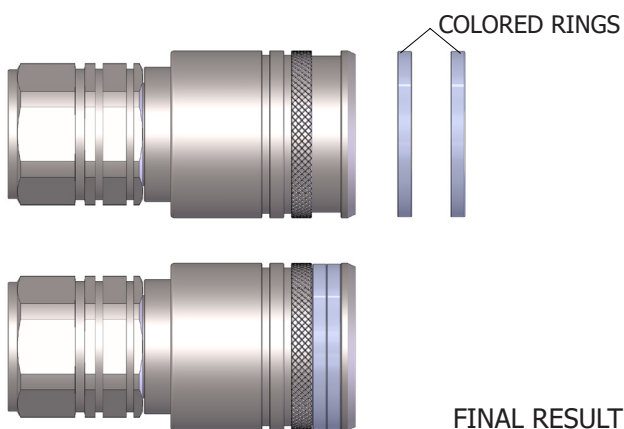

PPV3 DN20 - ISO 20

CODE	COLOR	MATERIAL
PST.013.905	●	TEE
PST.013.915	●	TEE
PST.013.925	●	TEE
PST.013.935	●	TEE
PST.013.945	●	TEE
PST.013.955	○	TEE
PST.013.965	●	TEE
PST.013.975	●	TEE
PST.013.985	●	TEE
PST.013.995	●	TEE

FEMALE