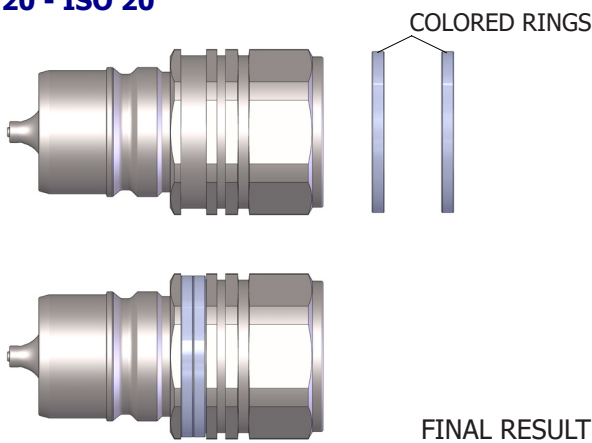

PPV3

PUSH PULL/STANDARD

VALVOLA
POPPET
VENTIL
CLAPET

PPV3 DN13 - ISO 12.5 (p.19)

PPV3 DN20 - ISO 20 (p.19)

PPV3 DN13 - ISO 12.5
MALE

PPV3 DN13 - ISO 12.5

CODE	COLOR	MATERIAL
PVT.006.905	●	PU
PVT.006.915	●	PU
PVT.006.925	●	PU
PVT.006.935	●	PU
PVT.006.945	●	PU
PVT.006.955	○	PU
PVT.006.965	●	PU
PVT.006.975	●	PU
PVT.006.985	●	PU
PVT.006.995	●	PU

FEMALE

PPV3 DN13 - ISO 12.5

CODE	COLOR	MATERIAL
PST.013.905	●	TEE
PST.013.915	●	TEE
PST.013.925	●	TEE
PST.013.935	●	TEE
PST.013.945	●	TEE
PST.013.955	○	TEE
PST.013.965	●	TEE
PST.013.975	●	TEE
PST.013.985	●	TEE
PST.013.995	●	TEE

PPV3 DN20 - ISO 20
MALE

PPV3 DN20 - ISO 20

CODE	COLOR	MATERIAL
PST.013.905	●	TEE
PST.013.915	●	TEE
PST.013.925	●	TEE
PST.013.935	●	TEE
PST.013.945	●	TEE
PST.013.955	○	TEE
PST.013.965	●	TEE
PST.013.975	●	TEE
PST.013.985	●	TEE
PST.013.995	●	TEE